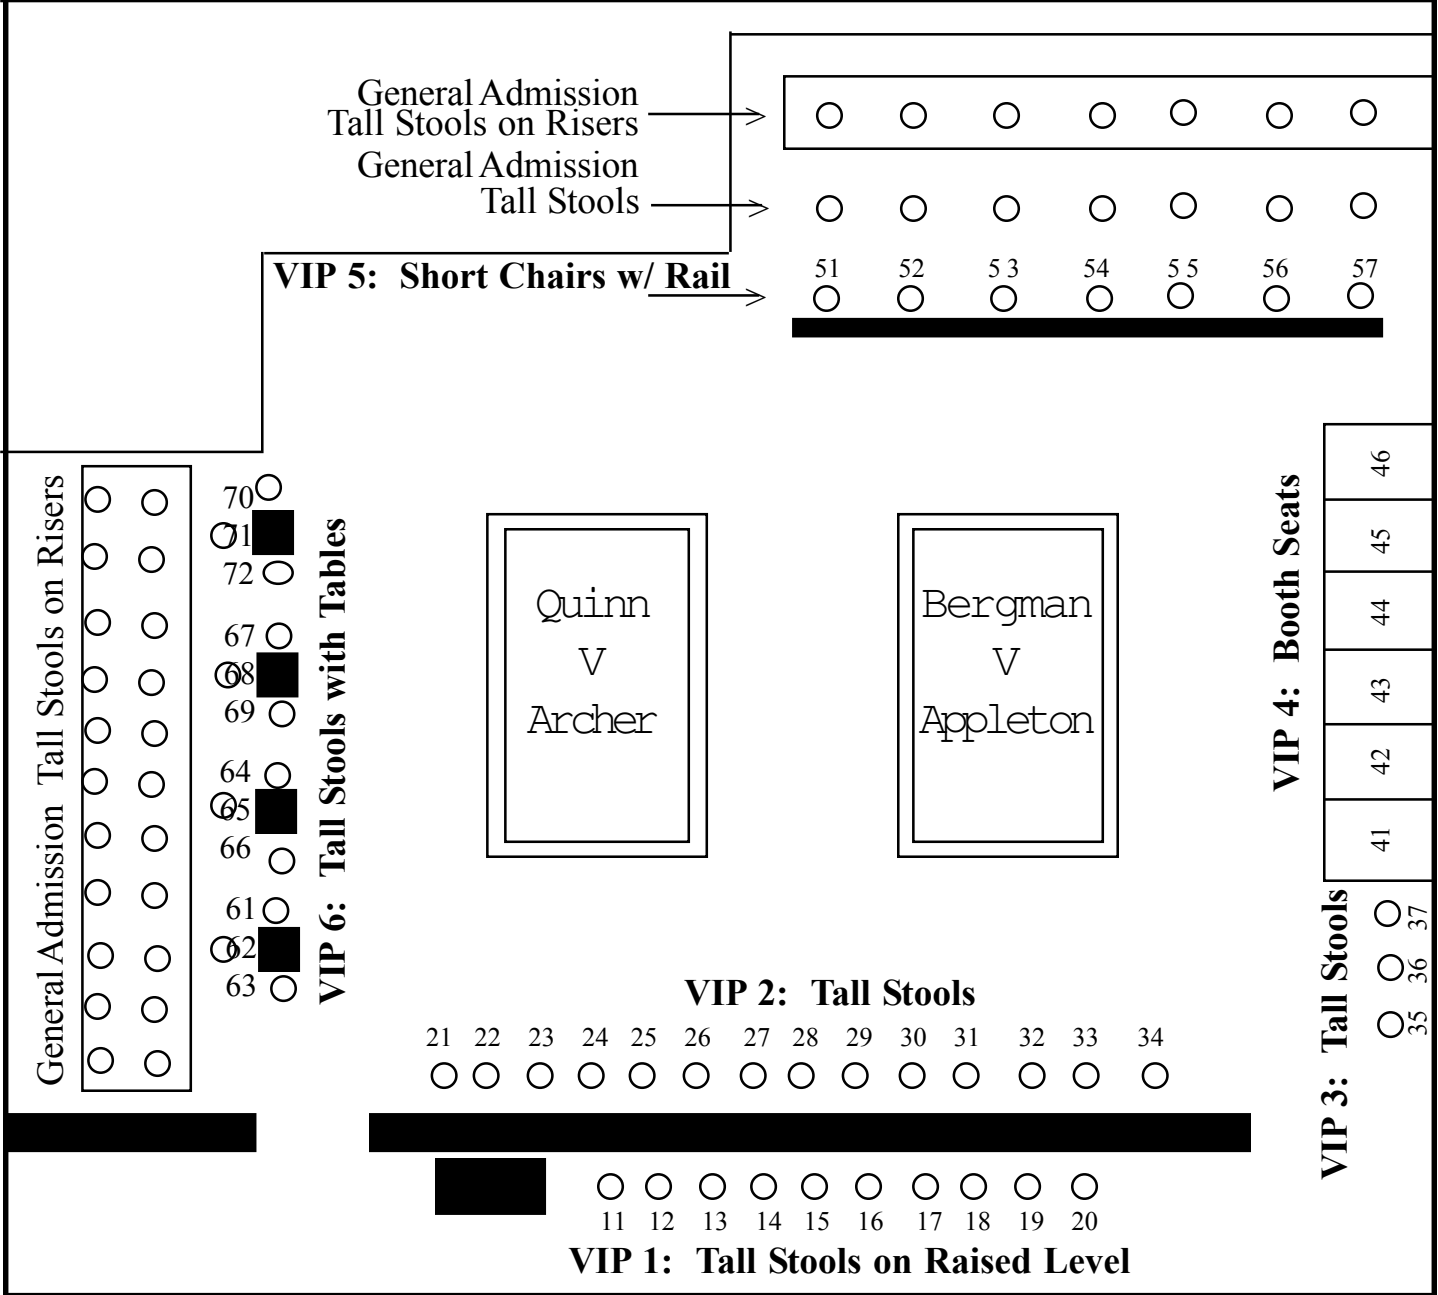

EVENT SCHEDULE

314-614-9920
3611 N St Peters Pkwy St Peters MO 63376

- 1) Johnny runs a couple of racks while telling everyone what he's thinking and why Darren does the same thing
- 2) Audience Scotch Doubles games
- 3) Feature matches: Quinn v Archer Bergman v Appleton

VIP Seats: \$30

VIP seats are reserved

VIP tickets include chances to be drawn to play with Johnny and Darren in scotch doubles matches.

General Admission: \$10

General Admission is first come first serve

- 11 _____
- 12 _____
- 13 _____
- 14 _____
- 15 _____
- 16 _____
- 17 _____
- 18 _____
- 19 _____
- 20 _____
- 21 _____
- 22 _____
- 23 _____
- 24 _____
- 25 _____
- 26 _____
- 27 _____
- 28 _____
- 29 _____
- 30 _____
- 31 _____
- 32 _____
- 33 _____
- 34 _____
- 35 _____
- 36 _____
- 37 _____
- 41 _____
- 42 _____
- 43 _____
- 44 _____
- 45 _____
- 46 _____
- 51 _____
- 52 _____
- 53 _____
- 54 _____
- 55 _____
- 56 _____
- 57 _____
- 60 _____
- 61 _____
- 62 _____
- 63 _____
- 64 _____
- 65 _____
- 66 _____
- 67 _____
- 68 _____
- 69 _____
- 70 _____
- 71 _____
- 72 _____